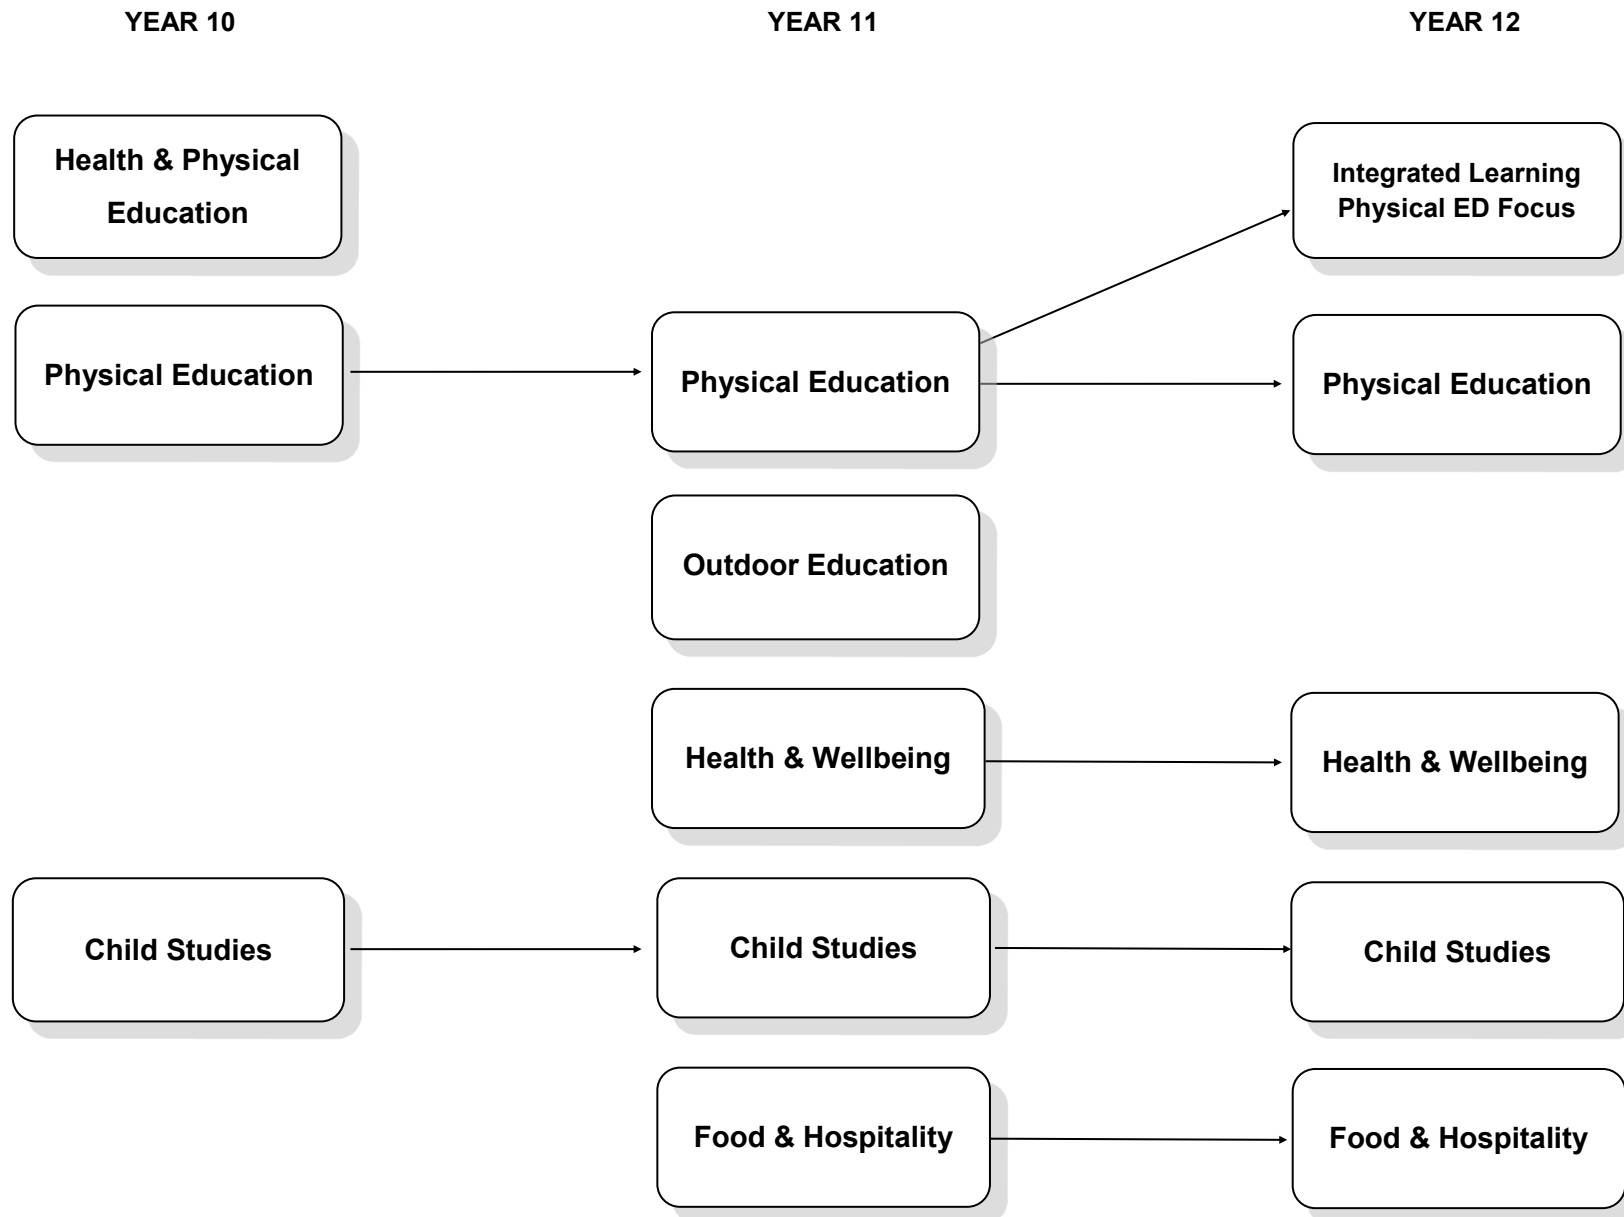

THE HEIGHTS
S C H O O L
Preschool - Year 12

Curriculum Flow Charts

For 2023

CROSS-CURRICULA

Year 10

**Personal Learning
Plan
Compulsory**

Year 11

**Research Project
SACE Stage 2**

Community Studies

Year 12

**Workplace
Practices**

**Community
Studies**

ENGLISH—EALD

YEAR 10

YEAR 11

YEAR 12

* Based on eligibility criteria.

HEALTH & PHYSICAL EDUCATION

HUMANITIES & SOCIAL SCIENCES

YEAR 10

YEAR 11

YEAR 12

* Refer to Curriculum Handbook for the description of the recommended background for each of these subjects